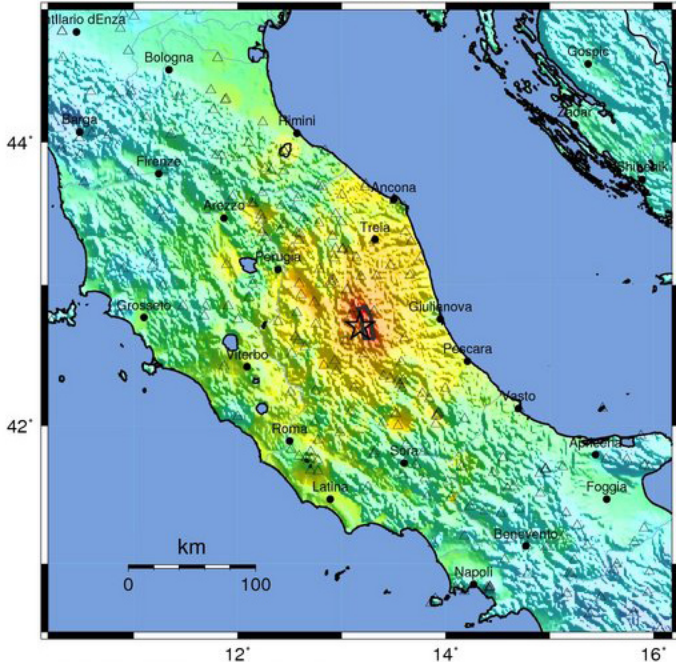

USGS ShakeMap : CENTRAL ITALY

Aug 24, 2016 01:36:33 UTC M 6.2 N42.71 E13.18 Depth: 10.0km ID:us10006g7d

Map Version 5 Processed 2016-08-30 21:47:00 UTC

PERCEIVED SHAKING	Not felt	Weak	Light	Moderate	Strong	Very strong	Severe	Violent	Extreme
POTENTIAL DAMAGE	none	none	none	Very light	Light	Moderate	Mod./Heavy	Heavy	Very Heavy
PEAK ACC.(%g)	<0.06	0.2	0.8	2.0	4.8	12	29	70	>171
PEAK VEL.(cm/s)	<0.02	0.08	0.3	0.9	2.4	6.4	17	45	>120
INSTRUMENTAL INTENSITY	I	II-III	IV	V	VI	VII	VIII	IX	X+